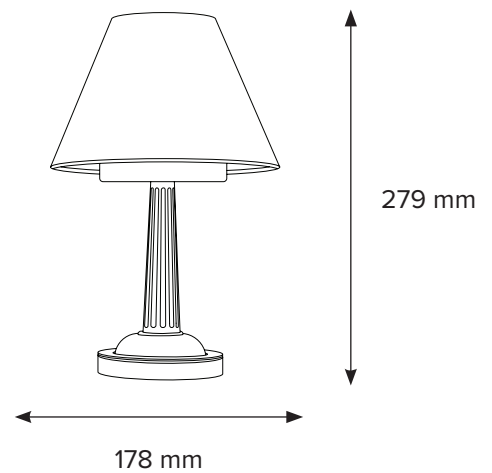

Lutton

NEB104

Rechargeable

- Material:** Various Brass Finishes (See Below)
Shade: 7" Empire (Ivory Cotton Pleat / Oyster Linen / Glaze Sandstone)
Dimensions: 178 (W) × 279 (H) mm

Finishes

Light
Antique

Old English
Brass

Old English
Brass Dark

Georgian
Brass

Rich
Bronze

Oiled
Bronze

Lutton

NEB104

- **Lamp Type:** Integrated LED
- **Lamp Base:** LED
- **Lamp Wattage:** 60W Equivalent
- **Modes:** × 2 brightness modes and flicker mode
- **Suitable for Outdoor Use:** No
- **Time to Charge:** 8 - 10 hours for 12 hours of output on full brightness and 26 hours of output on half-brightness
- **Operation:** Remote control*
- **Charging:** × 1 charging tray can charge × 3 lights. Trays are modular and can be linked together for volume charging*